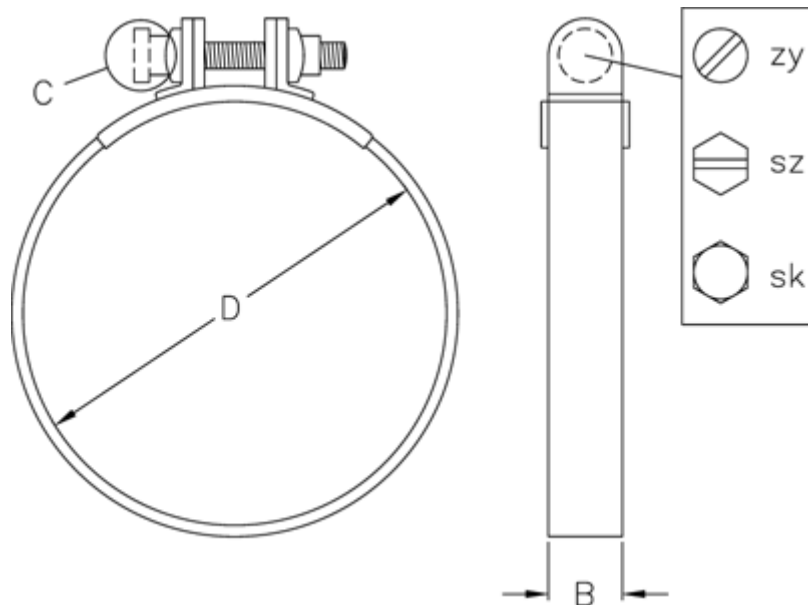

# Data Sheet

Article number: 021200700013

Description: Sealing Clamp S 13 W5

## Measures

C (screw type) = ZY

Diameter D = 13

Width B = 9